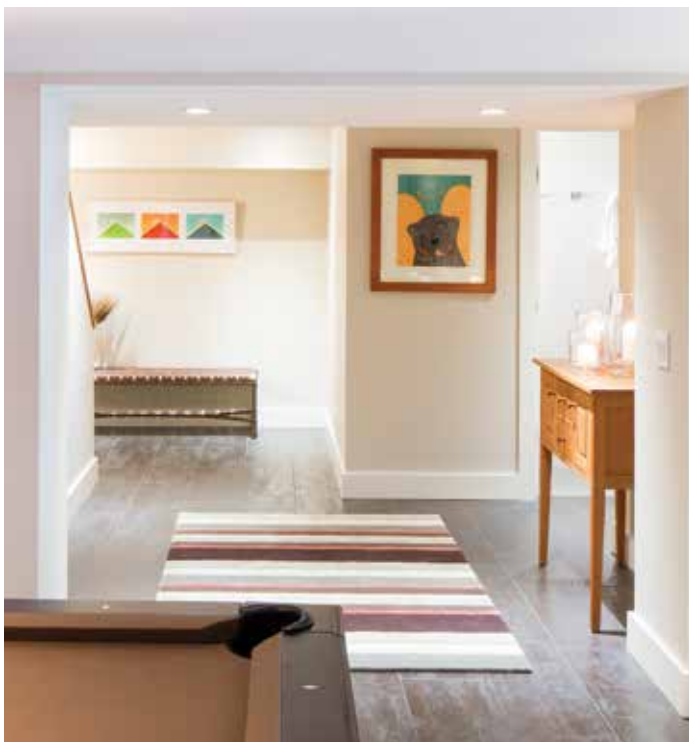

GILBERTE INTERIORS

ELEVATING A “CAPTURED” SPACE

This second home in Quechee, Vermont, started out as an occasional destination for a busy career couple looking to get away from it all. They loved Vermont and the many outdoor activities they could enjoy around the Upper Valley, but they weren't sure how often they would be able to make the trip. The convenience of being able to simply pop into their country life was their first priority when it came to design. Since there is seldom too much of a good thing, they realized that their simple getaway home for two might be creatively adapted to allow them to host their friends and grown children too. Could the large, unfinished basement be utilized in a way that would enhance the experience for them and their guests?

After discussing their wish list, we set to work to create a concept and plan the space. We developed the construction plans complete with lighting, plumbing, and heating layout and arranged for a contractor who could execute the work. Our detailed cabinetry drawings included a full bar and kitchen area along with a media center. We created a bath featuring a steam shower and a cedar closet

Above: Comfortable seating at the bar is enhanced by handcrafted pendant lights and fabricated counters of stone with a mosaic glass backsplash.

Left: An attractive hallway leads to the full bath with steam shower.